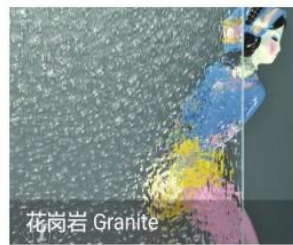

龙凤 Dragonlite

金鱼 Golden Fish

海棠 Flora

花狸金丝 Chinchilla

富贵竹 Bamboo

Address: Zibo City ,Shandong Province, China.

Contact: Amy@zibolanjing.com

SHANDONG LANJING GLASS TECHNOLOGY CO.LTD